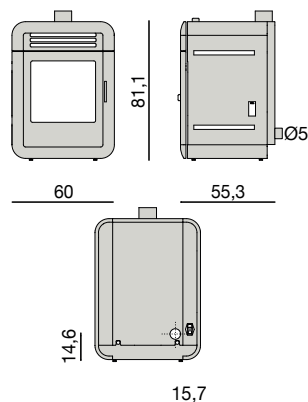

BOXTHERM

BOXTHERM 60 BASIC MAESTRO

BOXTHERM 60 SLIDE MAESTRO

BOXTHERM 70 BASIC MAESTRO

BOXTHERM 70 SLIDE MAESTRO

CUTE AIR

DECO AIR

THEMA AIR

STREAM C.A.

EGO RELAX C.A.

MUSA RELAX C.A.

PHILO RELAX C.A.

TECHNISCHE TEKENINGEN | DESSINS TECHNIQUES

VIVO 90

VIVO 80 AIR

VIVO 80 HYDRO