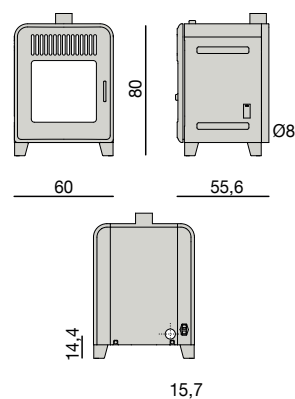

BOXTHERM

BOXTHERM 60 BASIC MAESTRO

BOXTHERM 60 SLIDE MAESTRO

BOXTHERM 70 BASIC MAESTRO

BOXTHERM 70 SLIDE MAESTRO

CUTE AIR

DECO AIR

THEMA AIR

STREAM C.A.

EGO RELAX C.A.

MUSA RELAX C.A.

PHILO RELAX C.A.

TECHNISCHE TEKENINGEN | DESSINS TECHNIQUES

VIVO 90

VIVO 80 AIR

VIVO 80 HYDRO